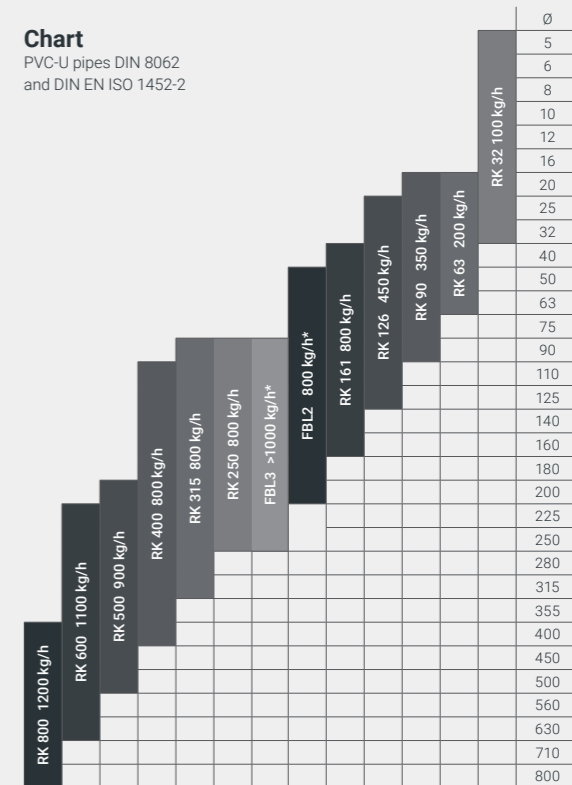

Type	max. output [kg/h]*
	PVC
DS 7.32	550
DS 9.32	800
DS 12.32	1400
DS 14.32	2000

* Performance data refer to reference material

Chart
PVC-U pipes DIN 8062
and DIN EN ISO 1452-2

* multi-layer pipe head

WEBER