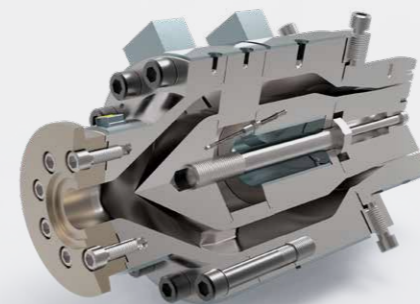

Type	max. output [kg/h]*
	PVC
DS 7.32	550
DS 9.32	800
DS 12.32	1400
DS 14.32	2000

* Performance data refer to reference material

* multi-layer pipe head