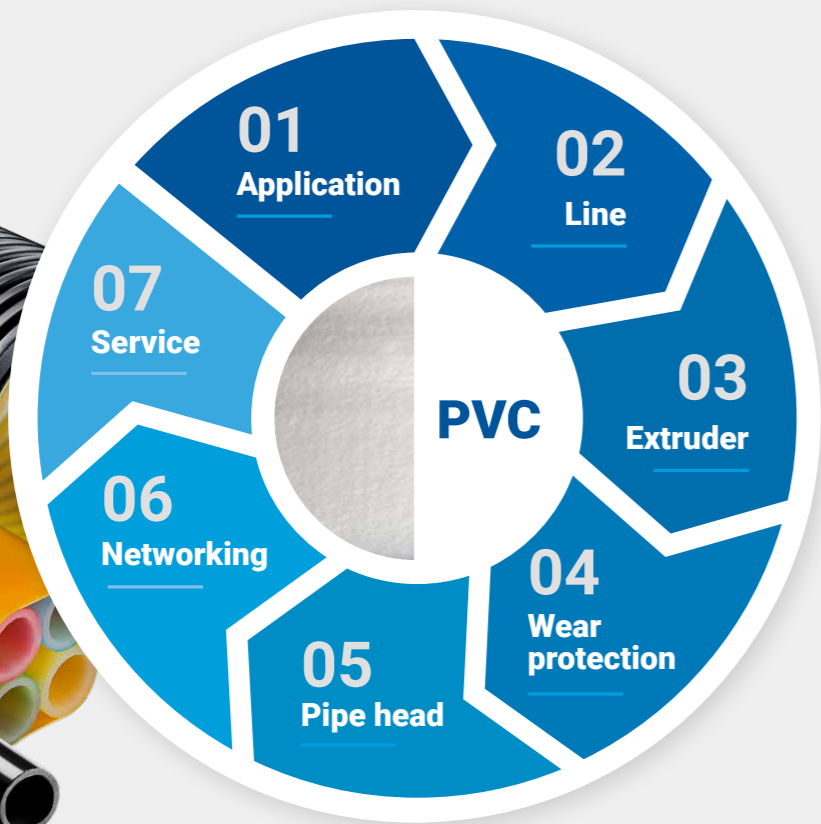

**Innovation.
Quality.
Partnership.**

Pipe extrusion – PVC

WEBER

WEBER Pipe extrusion

High performance extrusion for PVC pipe

pipe innovation C-PVC **IF Screw® FBL**
efficient DS 32 D OS5 **corrugated pipe**
production line

PVC multi layer **customised solutions**

reliability **High Performance extrusion 4.0** **NEXXT RK single layer**

complete lines **energy saving**
partnership quality **industry 4.0**

Application 01

- Foam core pipes
- Single and multi-layer pipes
- High "filler" content pipes
- MPVC pipes
- CPVC pipes

Extruder 03

- DS 32 D high performance
- High output capacity range
- Excellent plasticisation, homogenisation and dispersion
- Recycled PVC material
- Tailor made screw design
- IF-screw technology
- Intuitive control system OS5 (Euromap 84 / OPC 40084 ready)